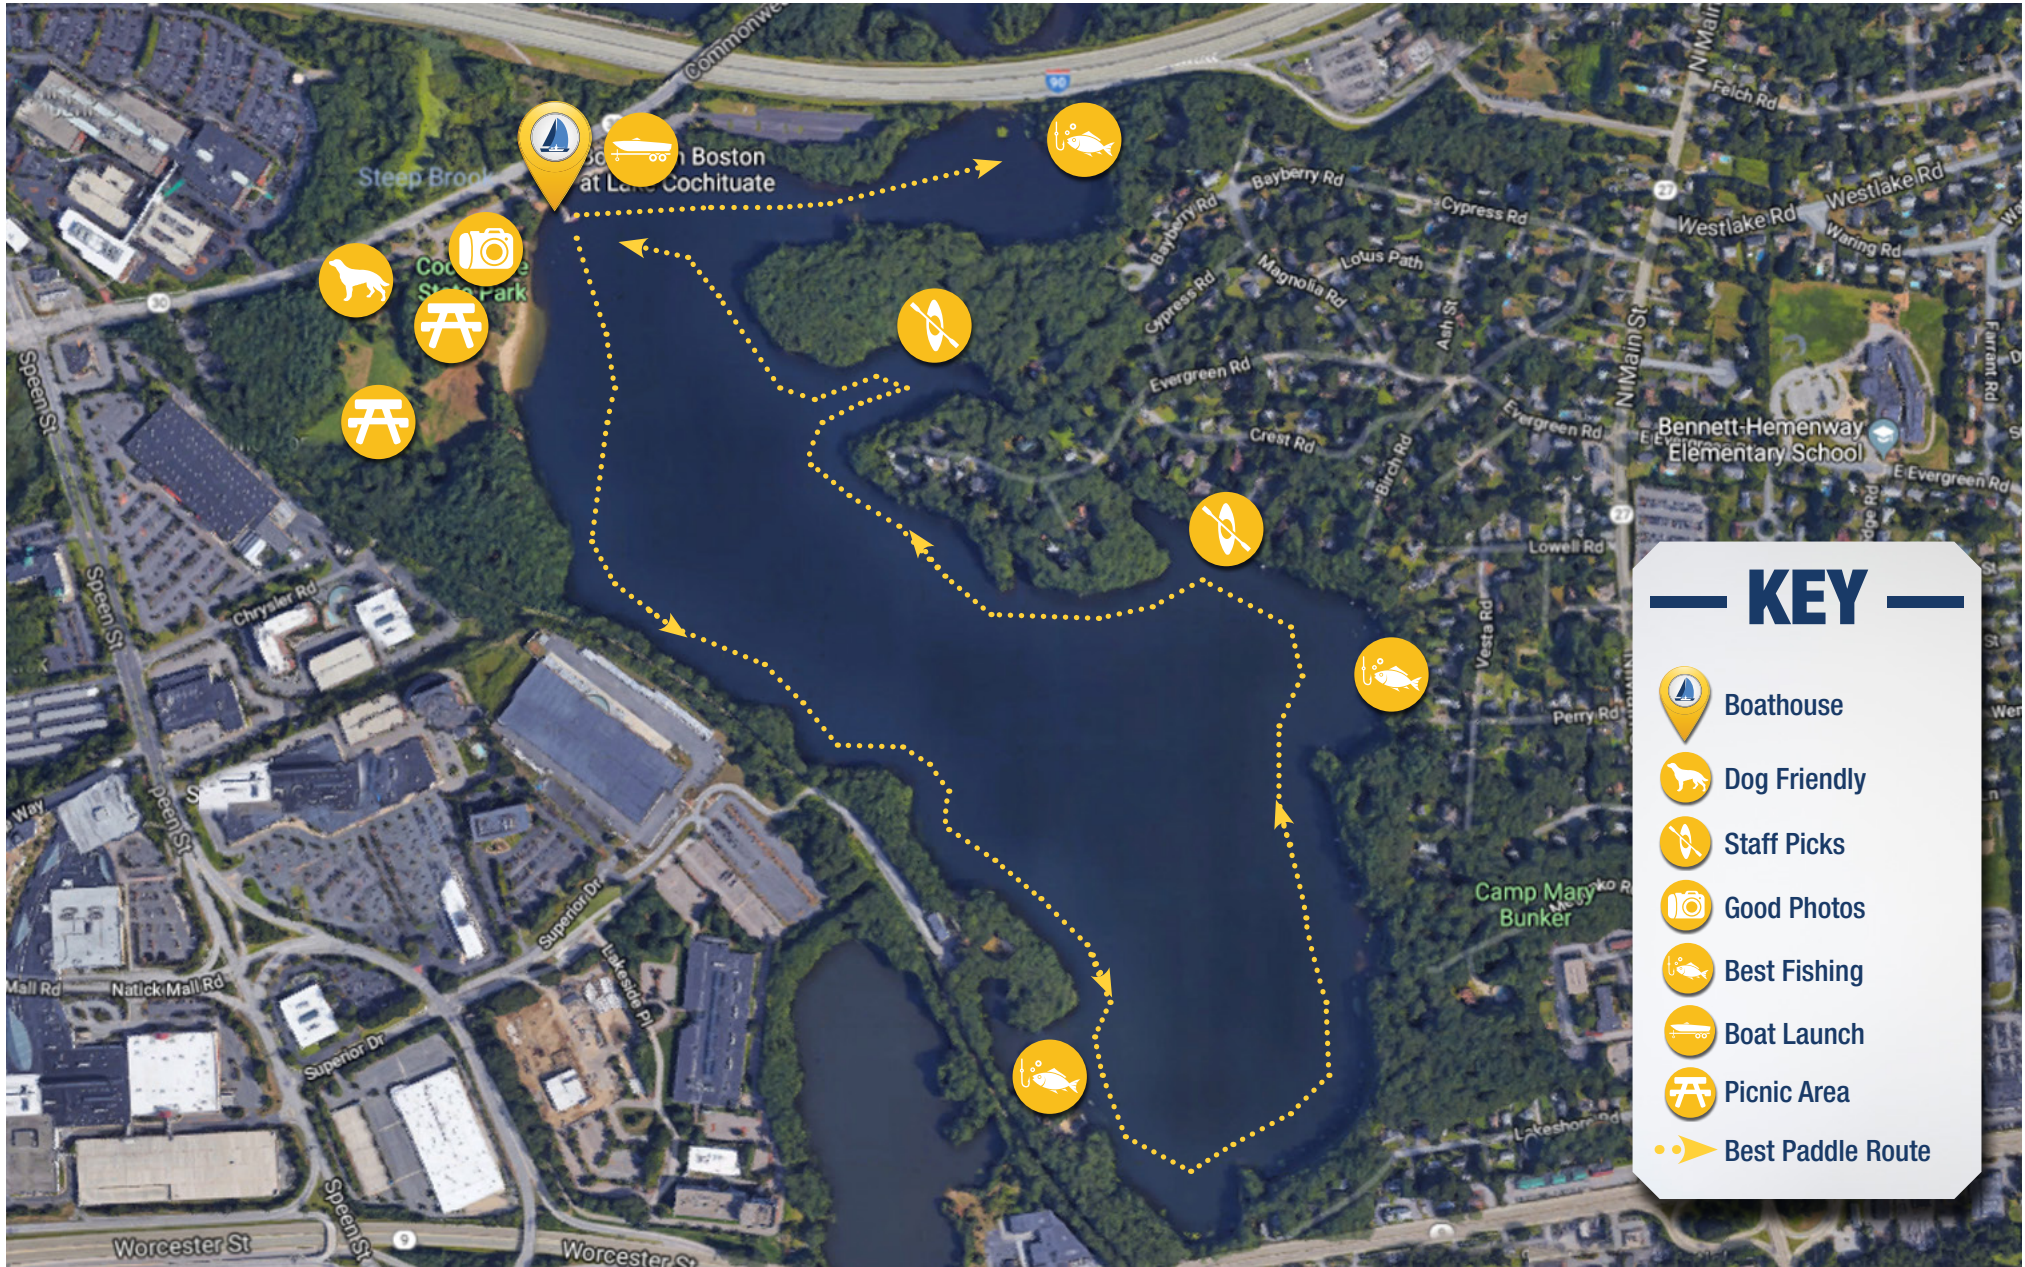

NATICK BOATHOUSE

25 Commonwealth Road, Natick, MA

KEY

- Boathouse
- Dog Friendly
- Staff Picks
- Good Photos
- Best Fishing
- Boat Launch
- Picnic Area
- Best Paddle Route